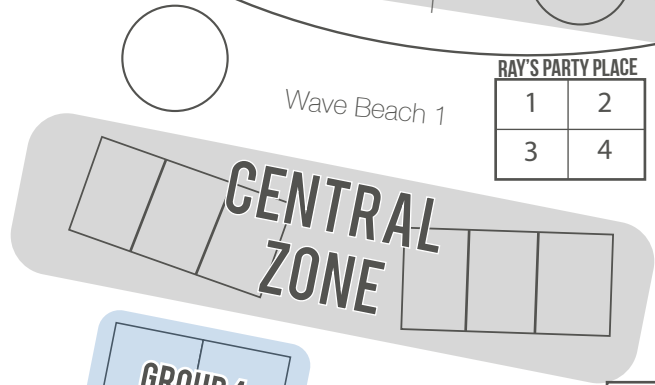

**Cabana Key**

- STANDARD
- PREMIUM STANDARD
- CAPTAIN JACK'S
- MONO'S
- CABANA BEACH
- COSTA DEL RAY

Tublar Tornado  
 Ray's Racers  
 Jet Stream  
 Slippery Twister  
 Midnight Storm

Loco Mono  
 Ray's Riptide

33 32 31 30 29 28 27 26 25

RESTROOM 3 1ST AID #2  
*Beachside Pizzeria*

LOCKER RENTAL  
 INFO BOOTH  
 RESTROOM 2

RESTROOM 1  
 RAY'S CAFÉ SEATING  
*Ray's Café*

MAIN ENTRANCE

Dueling Splash Blasters

120 119 118 117 116  
 115 114 113 112 111 110

*Splash Burger*  
 CAMPER ENTRANCE

12 11 10 9 8 7 6 5 4 3 2 1