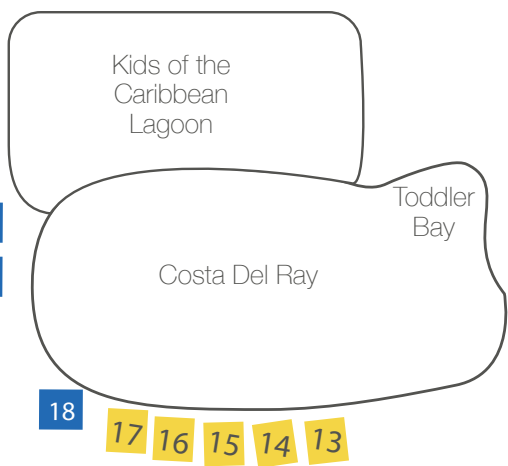

**Cabana Key**

- STANDARD
- PREMIUM STANDARD
- CAPTAIN JACK'S
- MONO'S
- CABANA BEACH
- COSTA DEL RAY

Tublar Tornado  
 Ray's Racers  
 Jet Stream  
 Slippery Twister  
 Midnight Storm

Loco Mono  
 Ray's Riptide

33 32 31 30 29 28 27 26 25

RESTROOM 3 1ST AID #2  
*Beachside Pizzeria*

LOCKER RENTAL  
 INFO BOOTH  
 RESTROOM 2

RESTROOM 1  
 RAY'S CAFÉ SEATING  
*Ray's Café*

MAIN ENTRANCE

Dueling Splash Blasters

120 119 118 117 116  
 115 114 113 112 111 110

*Splash Burger*  
 CAMPER ENTRANCE

12 11 10 9 8 7 6 5 4 3 2 1