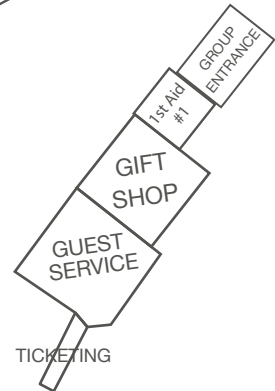

**Cabana Key**

- STANDARD
- PREMIUM STANDARD
- CAPTAIN JACK'S
- MONO'S
- CABANA BEACH
- COSTA DEL RAY

Tublar Tornado  
 Ray's Racers  
 Jet Stream  
 Slippery Twister  
 Midnight Storm

Loco Mono  
 Ray's Riptide

33 32 31 30 29 28 27 26 25

RESTROOM 3 1ST AID #2  
*Beachside Pizzeria*

LOCKER RENTAL  
 INFO BOOTH  
 RESTROOM 2

RESTROOM 1  
 RAY'S CAFÉ SEATING  
*Ray's Café*

MAIN ENTRANCE

Dueling Splash Blasters

120 119 118 117 116  
 115 114 113 112 111 110

*Splash Burger*  
 CAMPER ENTRANCE

12 11 10 9 8 7 6 5 4 3 2 1