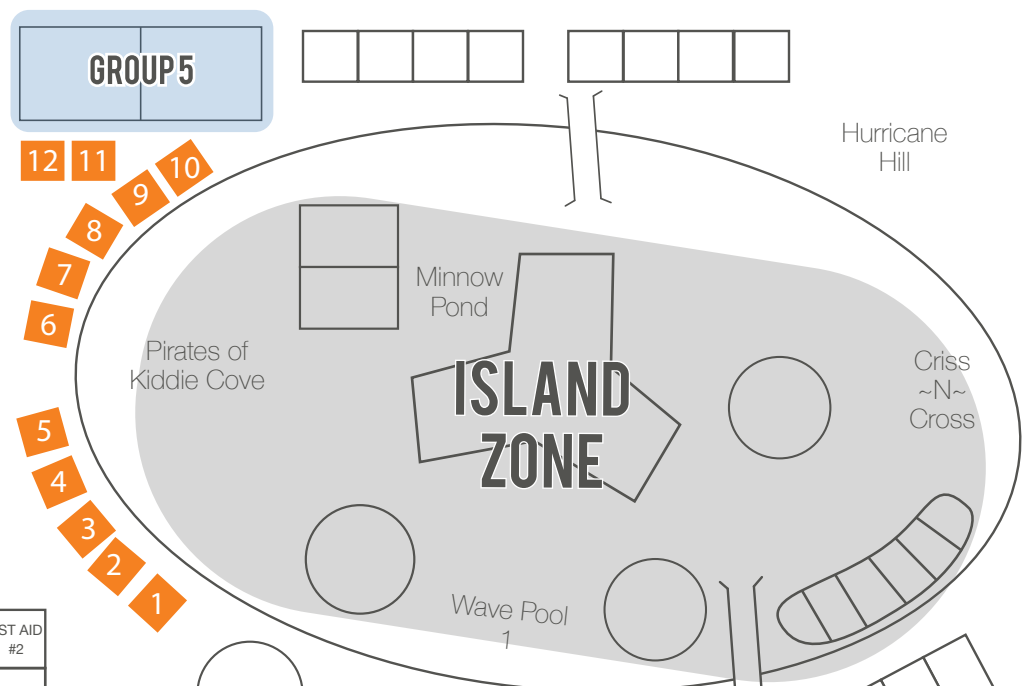

**Cabana Key**

- STANDARD
- PREMIUM STANDARD
- CAPTAIN JACK'S
- MONO'S
- CABANA BEACH
- COSTA DEL RAY

Tublar Tornado  
 Ray's Racers  
 Jet Stream  
 Slippery Twister  
 Midnight Storm

Loco Mono  
 Ray's Riptide

33 32 31 30 29 28 27 26 25

RESTROOM 3 1ST AID #2  
*Beachside Pizzeria*

LOCKER RENTAL  
 INFO BOOTH  
 RESTROOM 2

RESTROOM 1  
 RAY'S CAFÉ SEATING  
*Ray's Café*

MAIN ENTRANCE

Dueling Splash Blasters

120 119 118 117 116  
 115 114 113 112 111 110

*Splash Burger*  
 CAMPER ENTRANCE

12 11 10 9 8 7 6 5 4 3 2 1